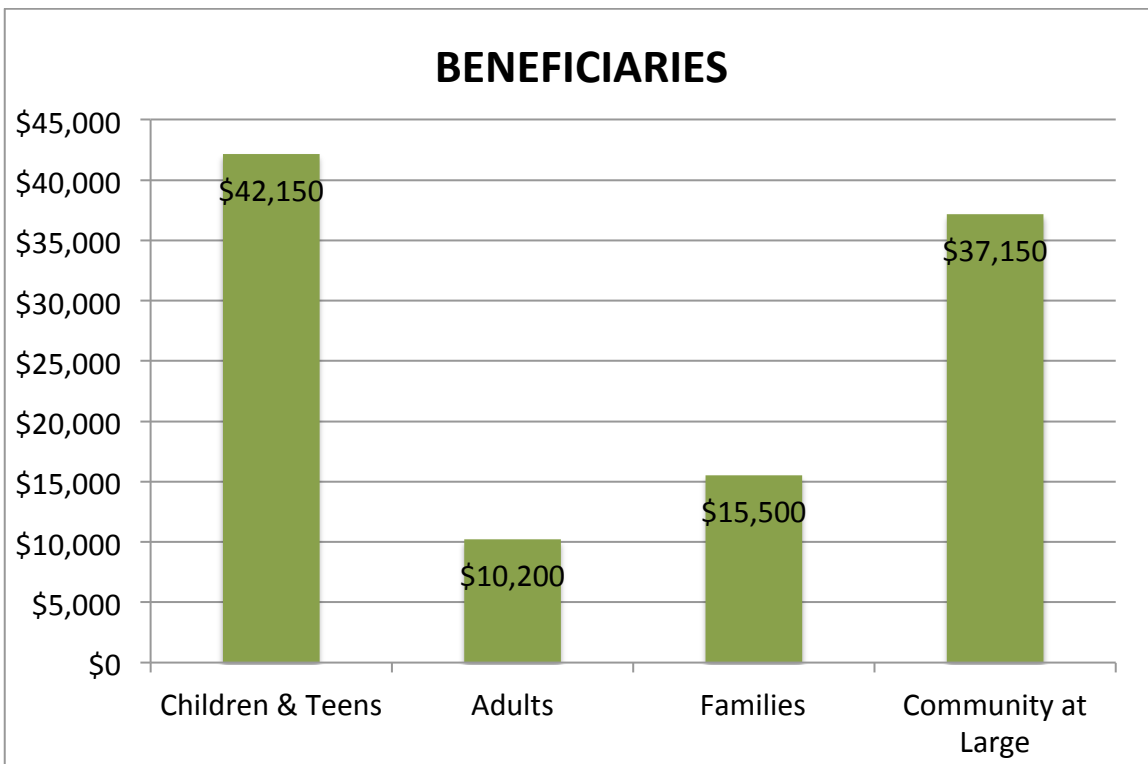

Park City Community Foundation 2013 Community Fund Grants

Organization	Program/Project
AAA Fair Credit Union	Financial literacy seminars
Arts-Kids	Summit County Programming
Big Brothers Big Sisters	Summit County matches
Egyptian Theater	Energy efficient lighting enhancements
Friends of Animals Utah	Ranch Kitty Socialization
Friends of the Utah Avalanche Center	Know Before You Go awareness program
Habitat for Humanity	Volunteer Coordinator
Holy Cross Ministries	School Readiness preschool
Jewish Family Services	Sliding-scale mental health services
Kimball Art Center	Elementary Visual Art - collaboration with PC School District and Education Foundation
KPCW	Nonprofit services
Leadership Park City	General program support
Mountain Town Music	In Schools program
Mountainlands Community Housing Trust	Transitional housing program
Park City Education Foundation	Afterschool Programs
Park City Film Series	Reel Community Series
Park City Museum	School programs
Park City Performing Arts Foundation	Subsidized tickets for seniors and others
Park City Sailing Association	Summer programming
PC Center for Advanced Professional Studies	One time start up costs
Peace House	Youth education
People's Health Clinic	General program support
Planned Parenthood Association of Utah	Reproductive health care services and education at PC clinic
Recycle Utah	Operating to support programs such as glass, EPS foam, snow sports and warehouse.
Summit Community Gardens	Hoop house to expand growing season
Summit Land Conservancy	General program support: 4 new easements, 2500 acres of preserved monitored and maintained
Sundance Institute	Student Programs: Filmmakers in the Classroom & High School Screenings
Swaner EcoCenter	Education Programs: summer camps, HS Teen Council, Little Naturalist, field trips
Utah Food Bank	Backpack Program: weekend food program for students
Utah Legal Services	Free civil law legal services for Summit County's poor and disadvantaged citizens
Utah Symphony Utah Opera	Summit County Student Tickets for Deer Valley Music Festival and Education and Outreach in Summit County
Youth Winter Sports Alliance	Get Out & Play