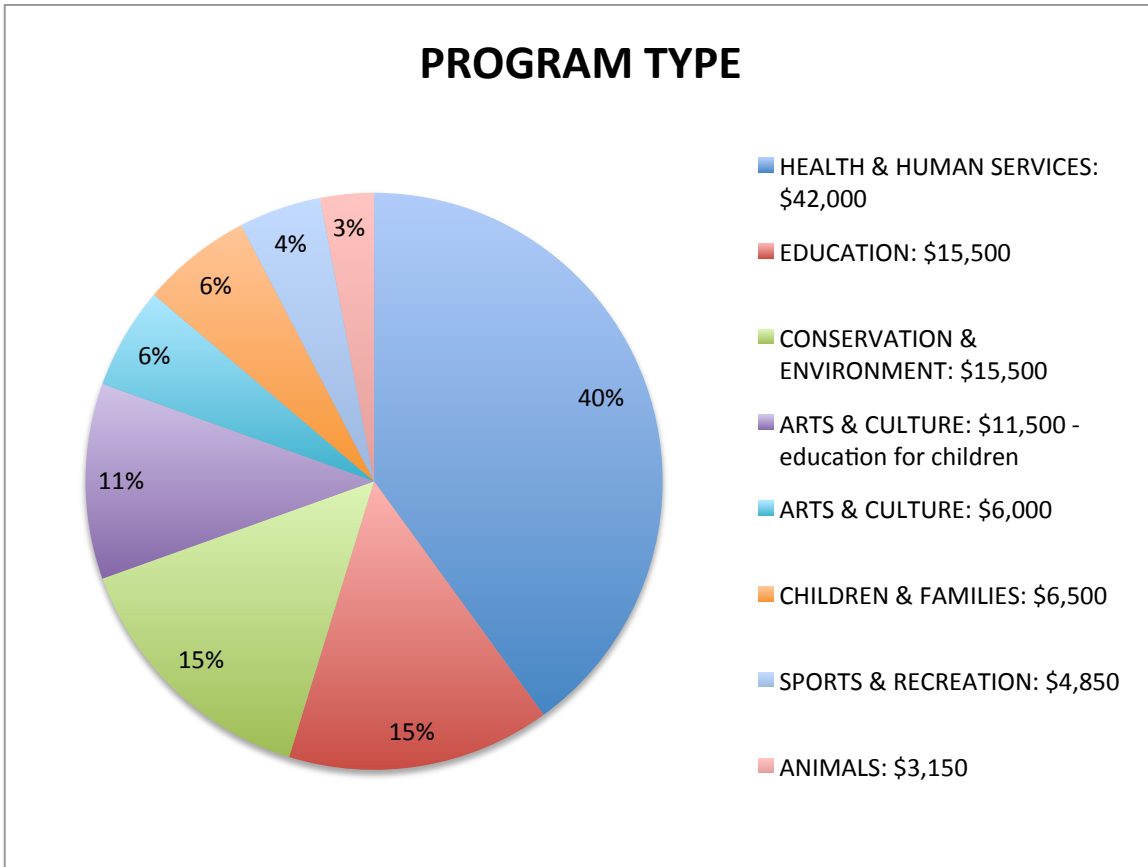

Park City Community Foundation 2013 Community Fund Grants

Organization	Program/Project
AAA Fair Credit Union	Financial literacy seminars
Arts-Kids	Summit County Programming
Big Brothers Big Sisters	Summit County matches
Egyptian Theater	Energy efficient lighting enhancements
Friends of Animals Utah	Ranch Kitty Socialization
Friends of the Utah Avalanche Center	Know Before You Go awareness program
Habitat for Humanity	Volunteer Coordinator
Holy Cross Ministries	School Readiness preschool
Jewish Family Services	Sliding-scale mental health services
Kimball Art Center	Elementary Visual Art - collaboration with PC School District and Education Foundation
KPCW	Nonprofit services
Leadership Park City	General program support
Mountain Town Music	In Schools program
Mountainlands Community Housing Trust	Transitional housing program
Park City Education Foundation	Afterschool Programs
Park City Film Series	Reel Community Series
Park City Museum	School programs
Park City Performing Arts Foundation	Subsidized tickets for seniors and others
Park City Sailing Association	Summer programming
PC Center for Advanced Professional Studies	One time start up costs
Peace House	Youth education
People's Health Clinic	General program support
Planned Parenthood Association of Utah	Reproductive health care services and education at PC clinic
Recycle Utah	Operating to support programs such as glass, EPS foam, snow sports and warehouse.
Summit Community Gardens	Hoop house to expand growing season
Summit Land Conservancy	General program support: 4 new easements, 2500 acres of preserved monitored and maintained
Sundance Institute	Student Programs: Filmmakers in the Classroom & High School Screenings
Swaner EcoCenter	Education Programs: summer camps, HS Teen Council, Little Naturalist, field trips
Utah Food Bank	Backpack Program: weekend food program for students
Utah Legal Services	Free civil law legal services for Summit County's poor and disadvantaged citizens
Utah Symphony Utah Opera	Summit County Student Tickets for Deer Valley Music Festival and Education and Outreach in Summit County
Youth Winter Sports Alliance	Get Out & Play