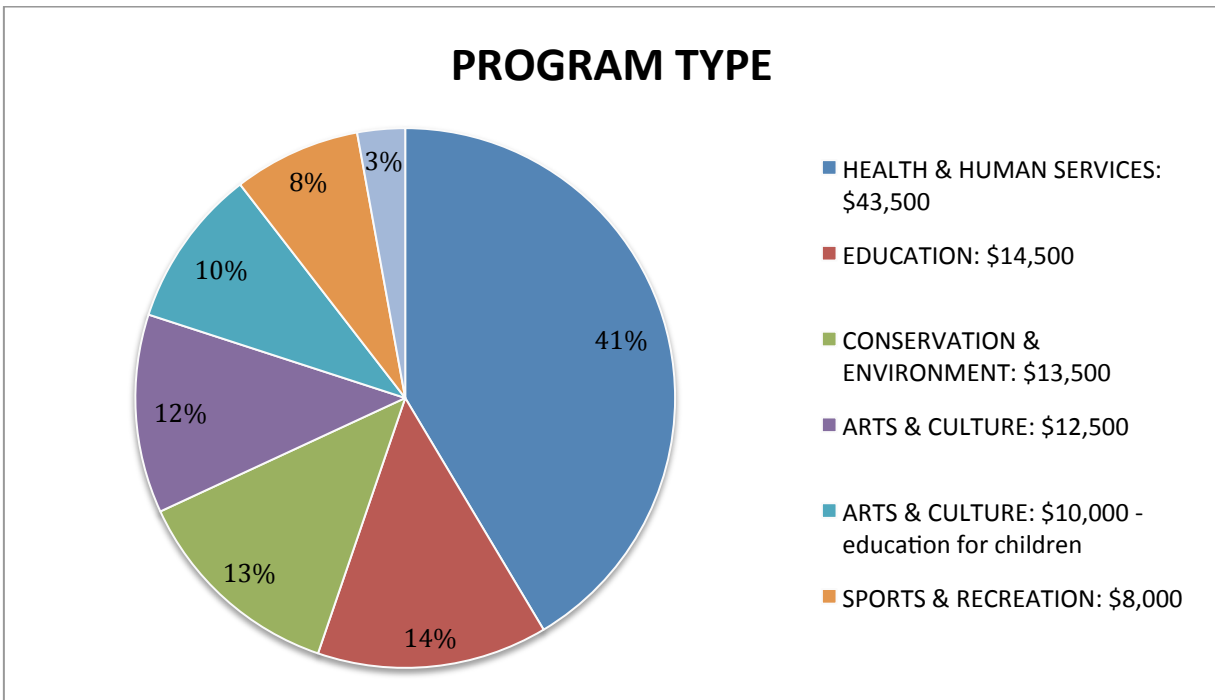

* 44% of Community Fund grants specifically target impoverished or underserved community members.