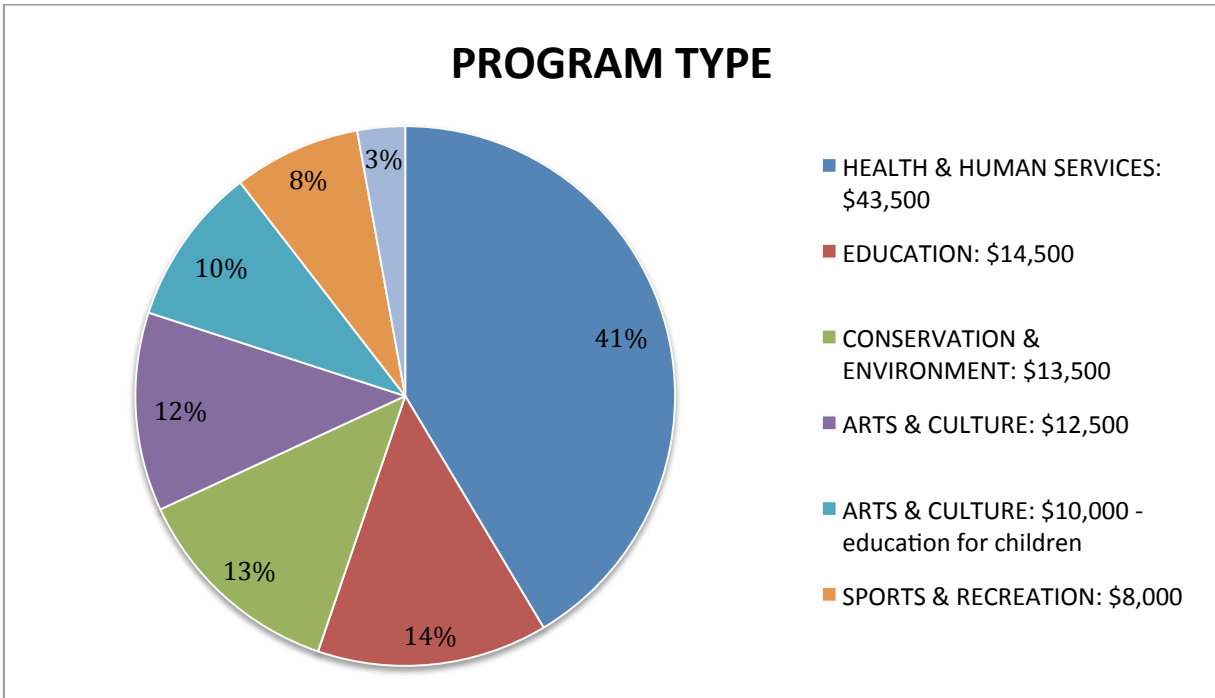

* 44% of Community Fund grants specifically target impoverished or underserved community members.