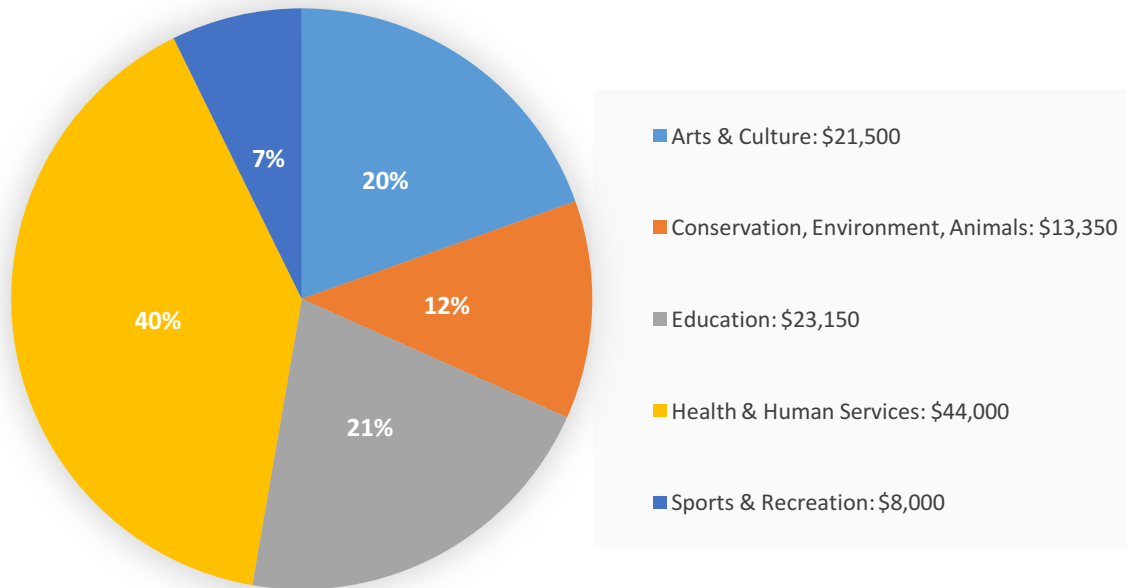

2015 Community Fund Grants by Sector

57% of Community Fund grants specifically target low-income or underserved community members.