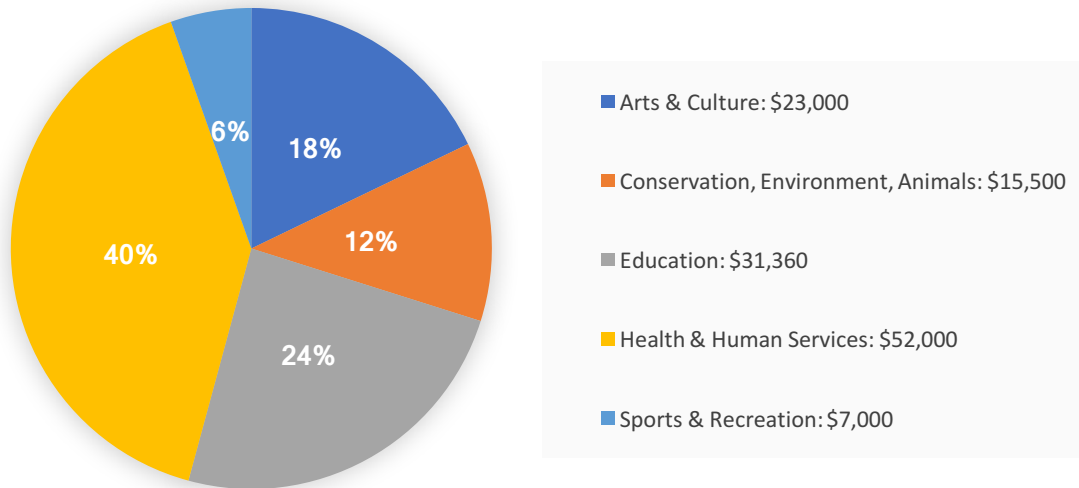

2017 Community Fund Grants

55% of Community Fund Grants specifically target low-income or underserved community members.